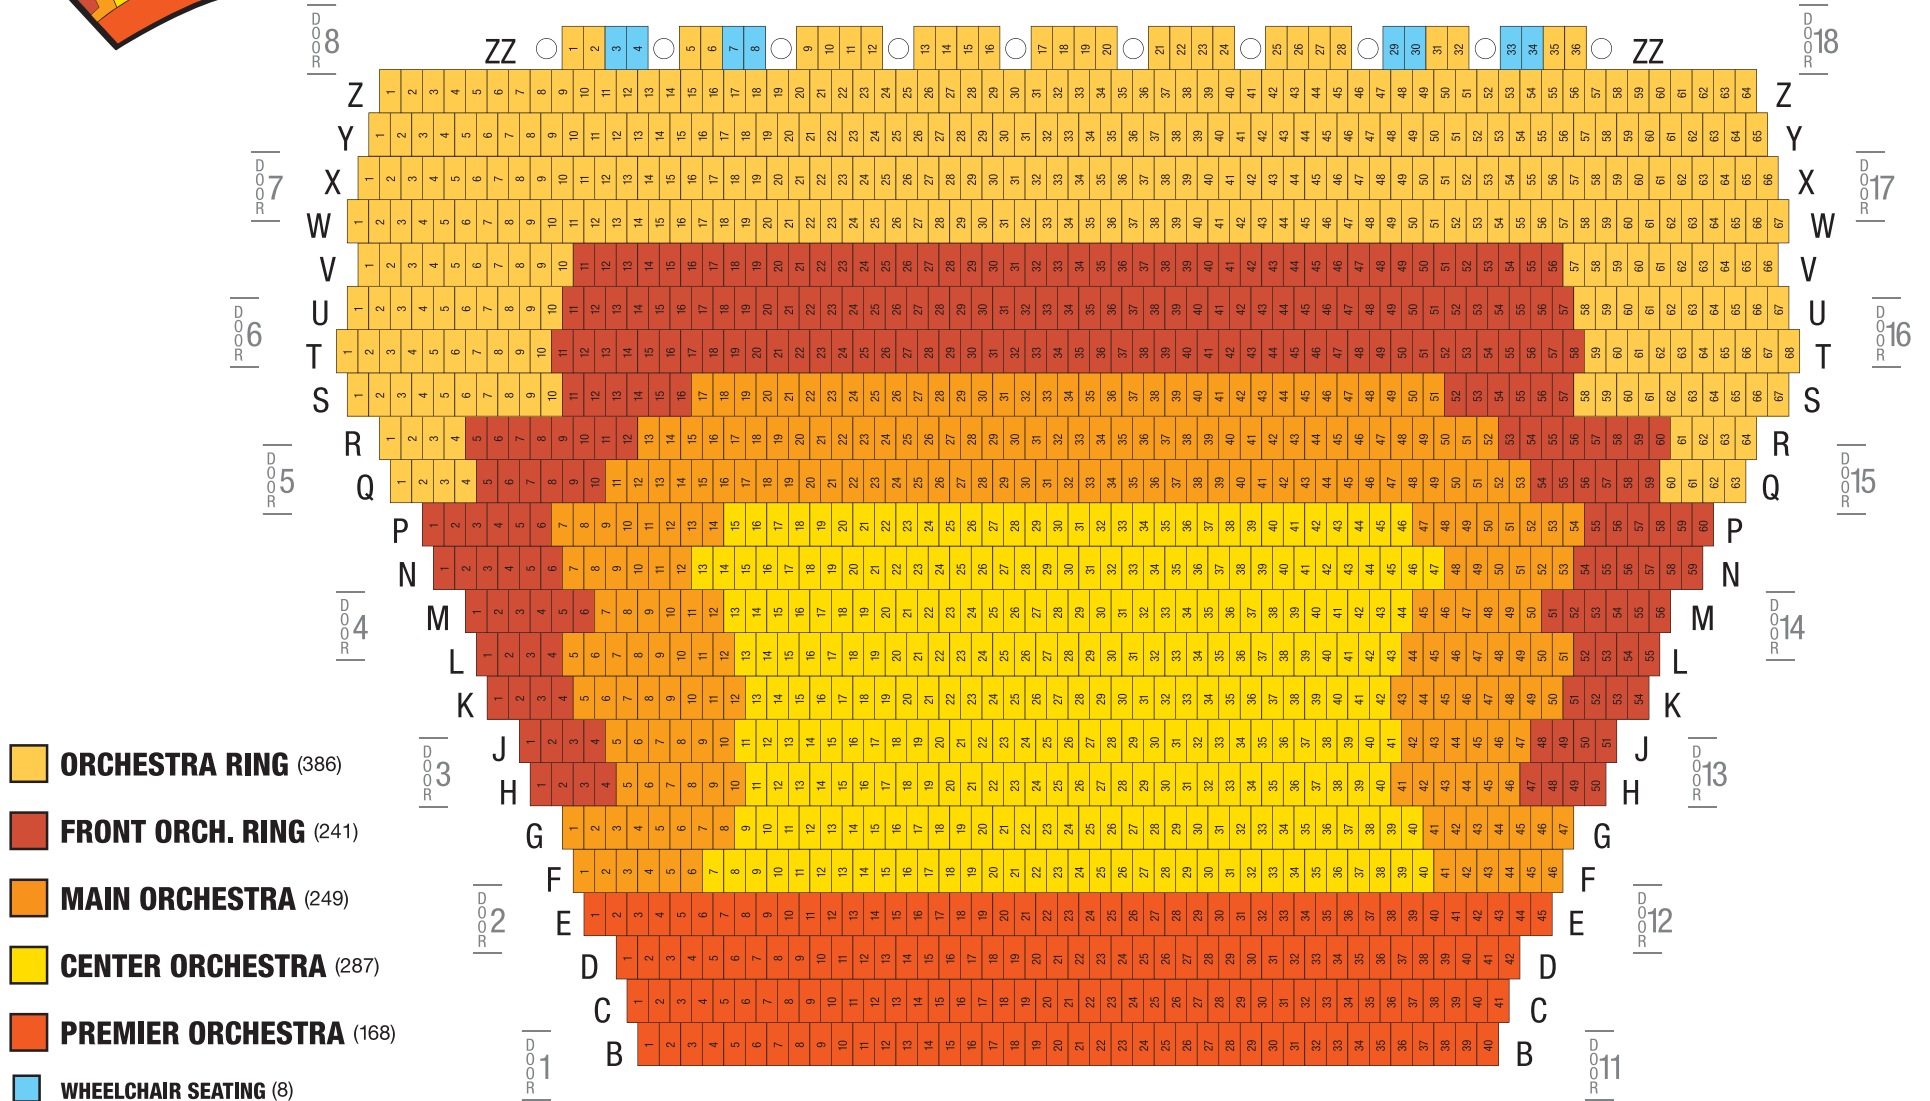

DOROTHY CHANDLER PAVILION
MUSIC CENTER

ORCHESTRA LEVEL (OPERA CONFIGURATION)

1,339 TOTAL SEATS

DOROTHY CHANDLER PAVILION
MUSIC CENTER

FOUNDERS CIRCLE and LOGE LEVELS

LOGE

443 TOTAL SEATS

- REAR LOGE** (207)
- FRONT LOGE** (236)
- WHEELCHAIR SEATING**

FOUNDERS CIRCLE

471 TOTAL SEATS

- FOUNDERS CIRCLE** (195)
- GRAND CIRCLE** (276)

DOROTHY CHANDLER PAVILION
MUSIC CENTER

BALCONY LEVELS

BALCONY B

450 TOTAL SEATS

HANDRAIL OBSTRUCTED (124)

REAR BAL. B (107)

FRONT BAL. B (219)

DOOR
41

aisle

DOOR
42

BALCONY A

350 TOTAL SEATS

REAR BAL. A (118)