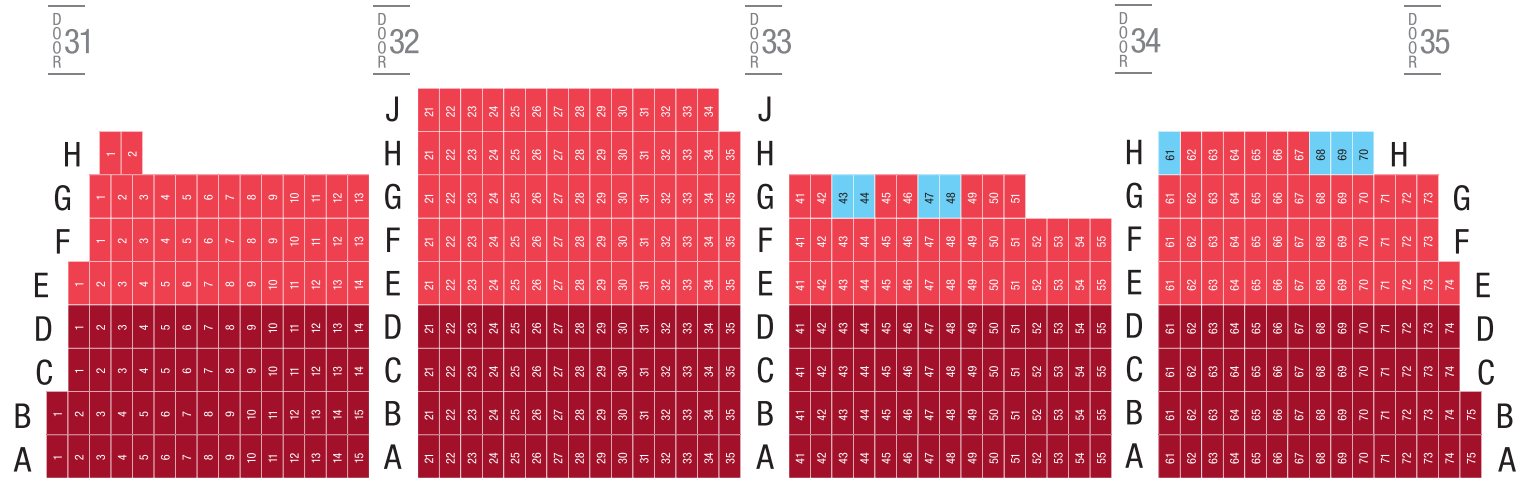

DOROTHY CHANDLER PAVILION
MUSIC CENTER

ORCHESTRA LEVEL (OPERA CONFIGURATION)

1,339 TOTAL SEATS

DOROTHY CHANDLER PAVILION
MUSIC CENTER

FOUNDERS CIRCLE and LOGE LEVELS

LOGE

443 TOTAL SEATS

- REAR LOGE** (207)
- FRONT LOGE** (236)
- WHEELCHAIR SEATING**

FOUNDERS CIRCLE

471 TOTAL SEATS

- FOUNDERS CIRCLE** (195)
- GRAND CIRCLE** (276)

DOROTHY CHANDLER PAVILION
MUSIC CENTER

BALCONY LEVELS

BALCONY B

450 TOTAL SEATS

HANDRAIL OBSTRUCTED (124)

REAR BAL. B (107)

FRONT BAL. B (219)

DOOR
41

aisle

DOOR
42

BALCONY A

350 TOTAL SEATS

REAR BAL. A (118)