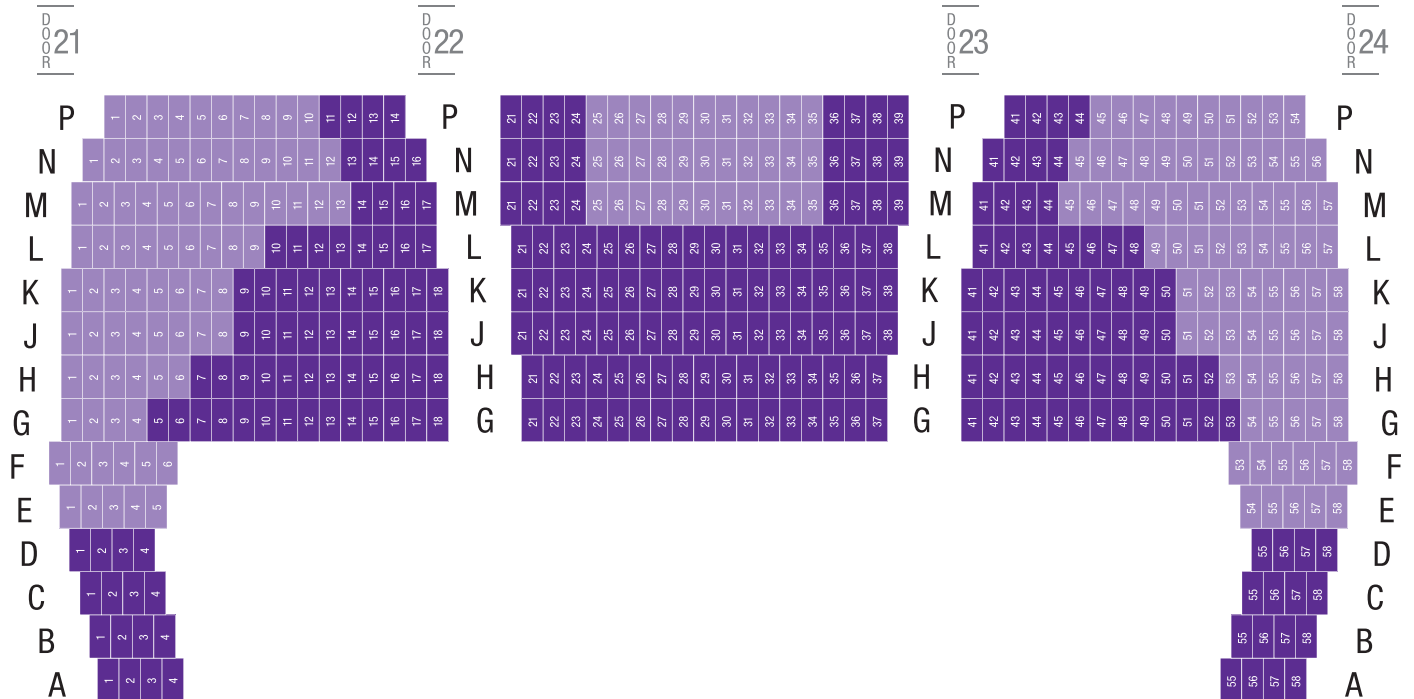

DOROTHY CHANDLER PAVILION
MUSIC CENTER

ORCHESTRA LEVEL (OPERA CONFIGURATION)

1,339 TOTAL SEATS

DOROTHY CHANDLER PAVILION
MUSIC CENTER

FOUNDERS CIRCLE and LOGE LEVELS

LOGE

443 TOTAL SEATS

- REAR LOGE** (207)
- FRONT LOGE** (236)
- WHEELCHAIR SEATING**

FOUNDERS CIRCLE

471 TOTAL SEATS

- FOUNDERS CIRCLE** (195)
- GRAND CIRCLE** (276)

DOROTHY CHANDLER PAVILION
MUSIC CENTER

BALCONY LEVELS

BALCONY B

450 TOTAL SEATS

HANDRAIL OBSTRUCTED (124)

REAR BAL. B (107)

FRONT BAL. B (219)

DOOR
41

aisle

DOOR
42

BALCONY A

350 TOTAL SEATS

REAR BAL. A (118)