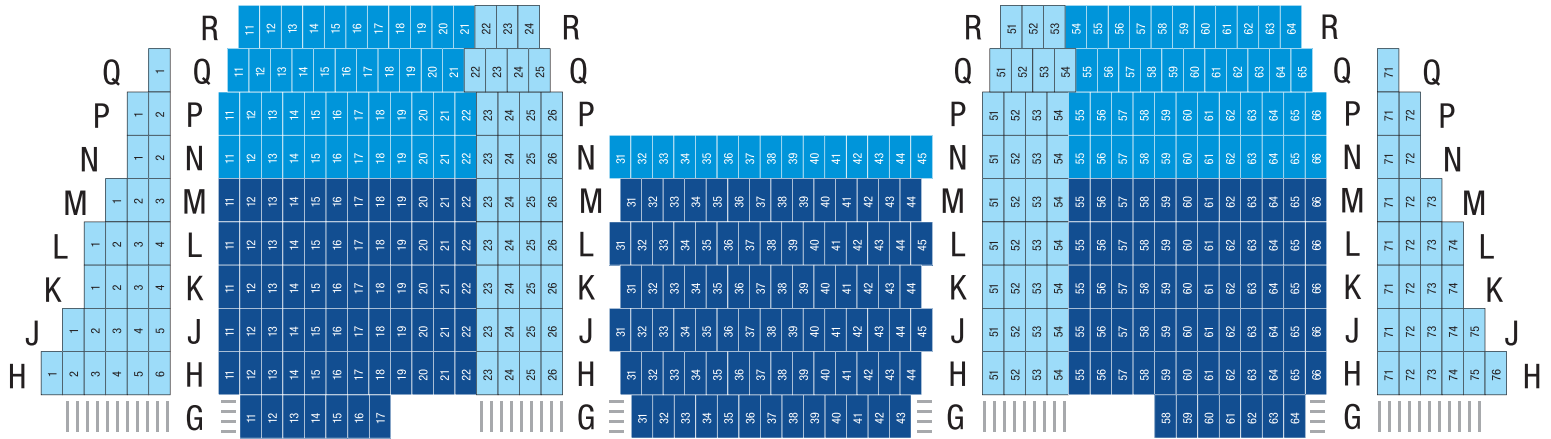

DOROTHY CHANDLER PAVILION
MUSIC CENTER

ORCHESTRA LEVEL (OPERA CONFIGURATION)

1,339 TOTAL SEATS

DOROTHY CHANDLER PAVILION
MUSIC CENTER

FOUNDERS CIRCLE and LOGE LEVELS

LOGE

443 TOTAL SEATS

- REAR LOGE** (207)
- FRONT LOGE** (236)
- WHEELCHAIR SEATING**

FOUNDERS CIRCLE

471 TOTAL SEATS

- FOUNDERS CIRCLE** (195)
- GRAND CIRCLE** (276)

DOROTHY CHANDLER PAVILION
MUSIC CENTER

BALCONY LEVELS

BALCONY B

450 TOTAL SEATS

HANDRAIL OBSTRUCTED (124)

REAR BAL. B (107)

FRONT BAL. B (219)

DOOR
41

aisle

DOOR
42

BALCONY A

350 TOTAL SEATS

REAR BAL. A (118)